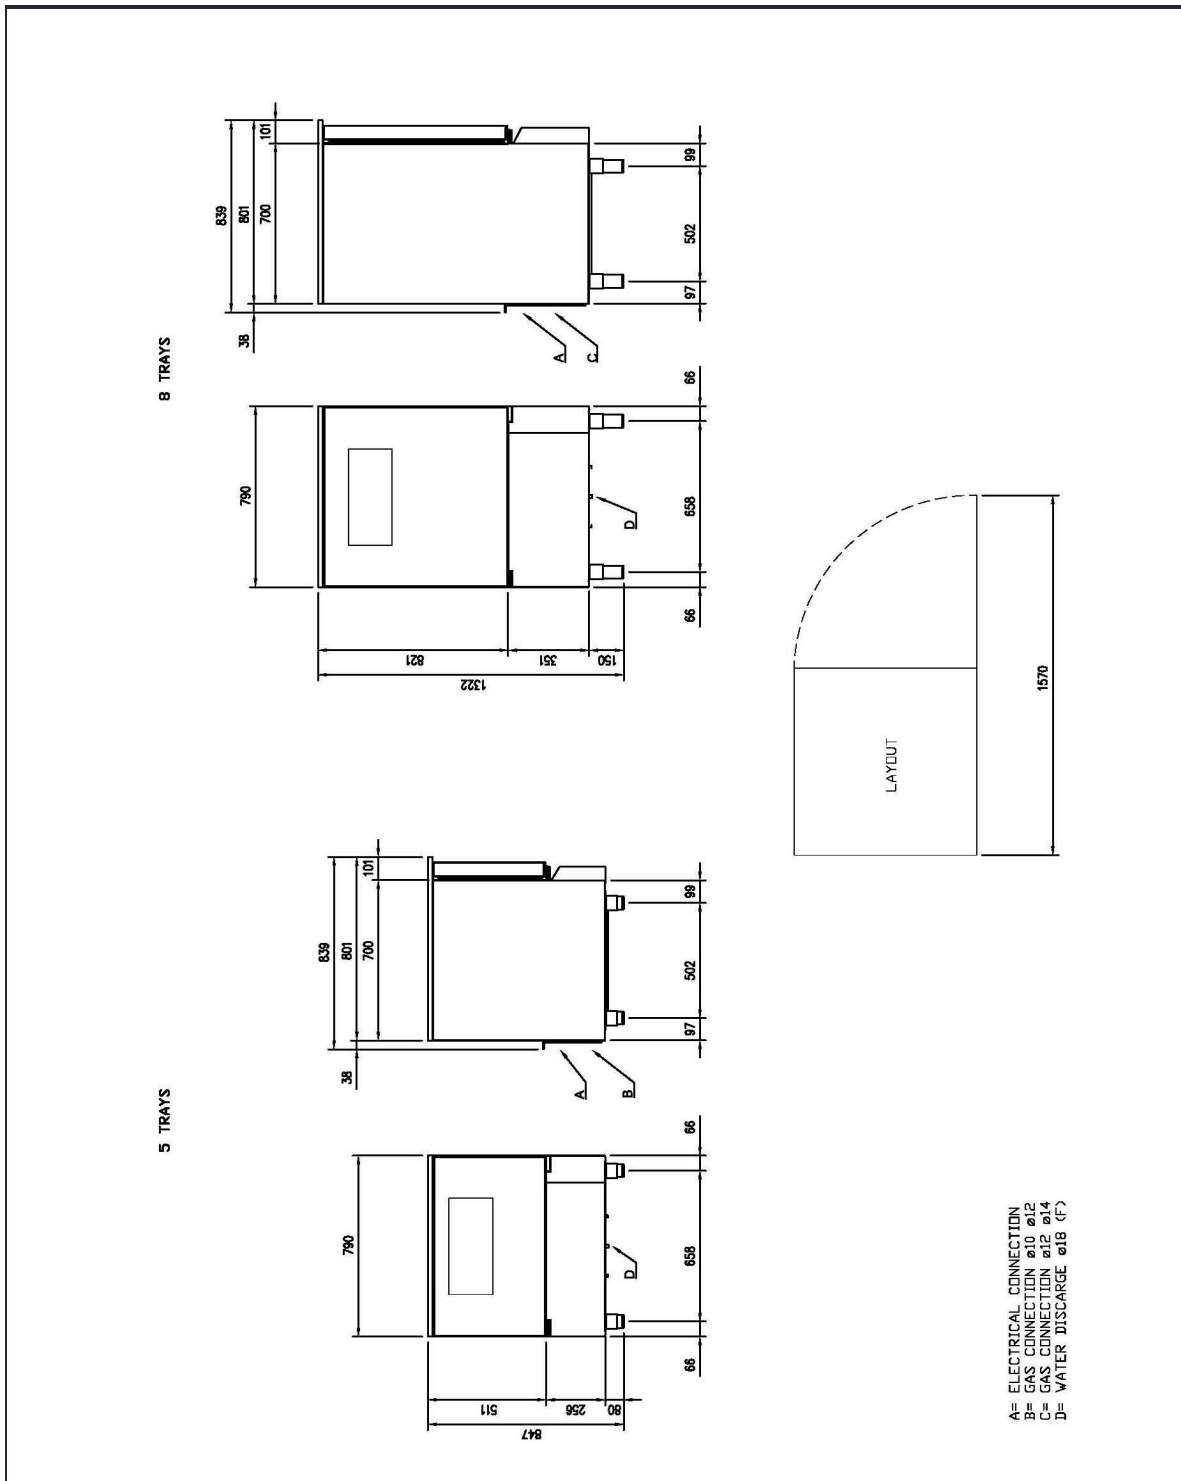

Technical data sheet

Product features

Multifunctional kitchen appliance INFINITY 5x GN 1/1, WiFi

Model	SAP Code	00014372

SAP Code	00014372	Net Height [mm]	847
Net Width [mm]	790	Net Weight [kg]	100.00
Net Depth [mm]	820	Loading	230 V / 1N - 50 Hz

Technical data sheet

Technical drawing

Multifunctional kitchen appliance INFINITY 5x GN 1/1, WiFi

Model

SAP Code

00014372